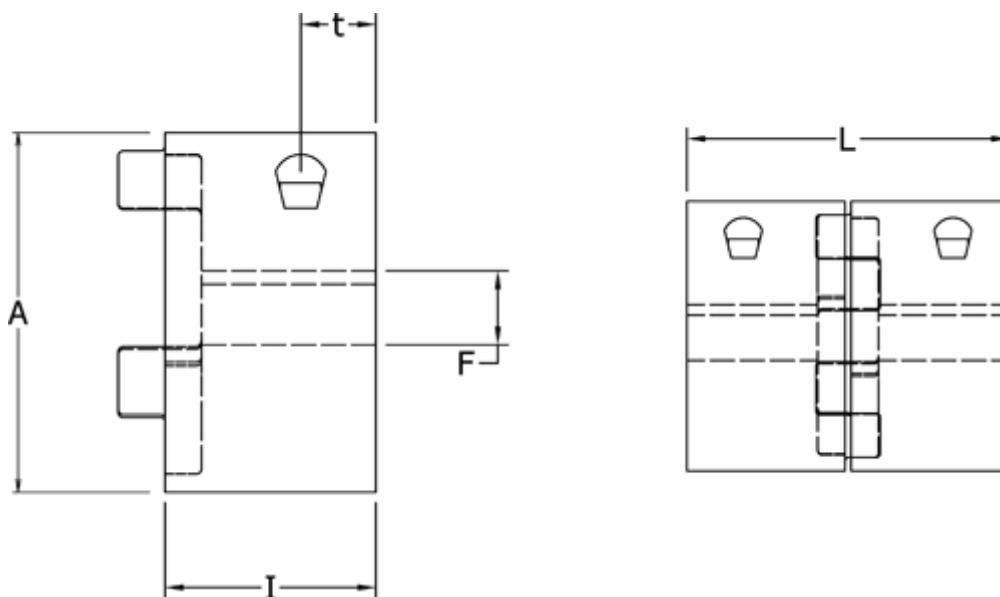

# Data Sheet

Article number: 3335042M038

Description: Clamping Hub Klonex ES42  
ALU Aluminium, Bore 38H7 mm

## Measures

A = 95  
F = 38  
I = 50  
L = 126  
t = 20.0